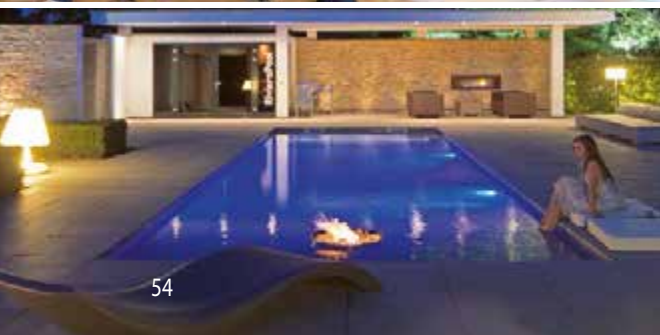

See and test
everything first ...

RivieraPoolgarden

in Geeste-Dalum/Emsland

pools.info