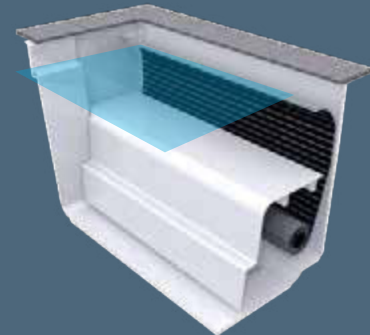

Extends the pool by approx. 30 cm, reducing the swimming length by approx. 62 cm.