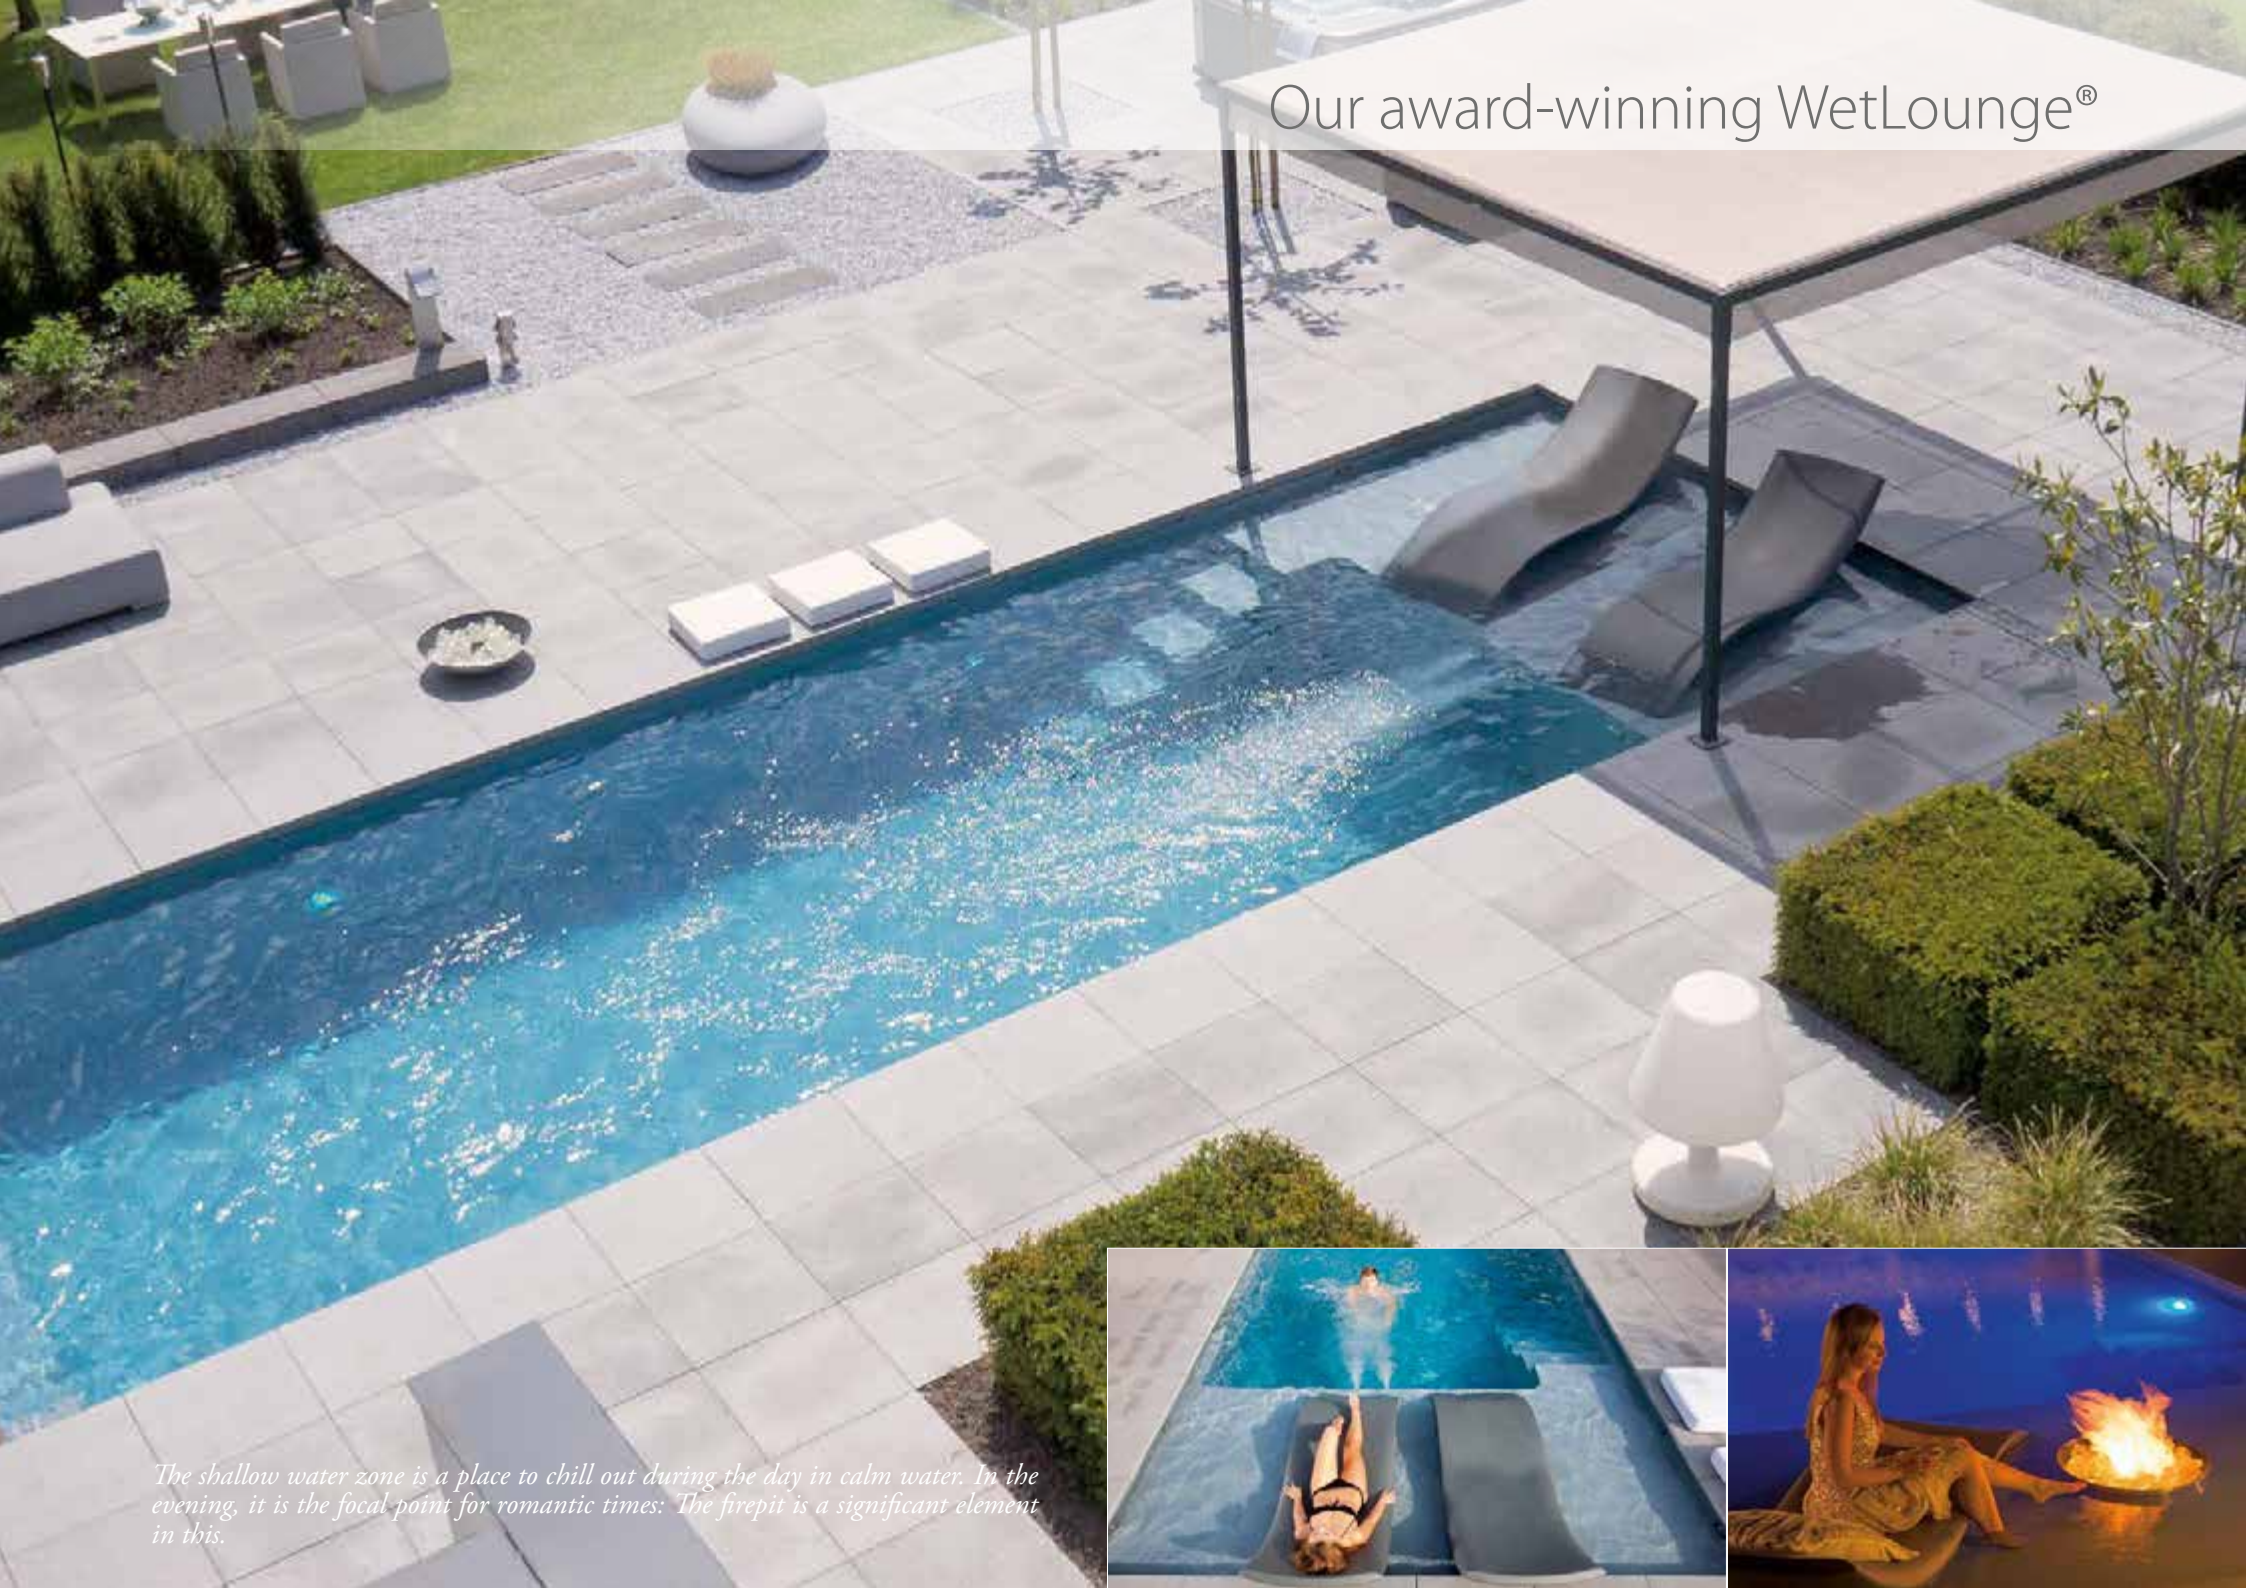

The Innovation Award of
Schwimmbad & Sauna
GOLDEN WAVE 2015
Winner in category:
swimming pools.

Our award-winning WetLounge®

The shallow water zone is a place to chill out during the day in calm water. In the evening, it is the focal point for romantic times: The firepit is a significant element in this.