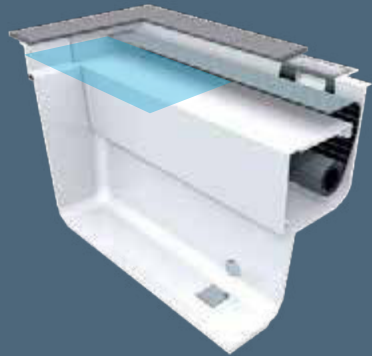

Solar PVC

The Thermosafe solar PVC cover is the economical variant when it comes to energy-saving covers. Heat not only remains in the pool, but solar energy can also pass through the cover to additionally heat the water. The black underside of the cover keeps the water dark and thus prevents algal growth.

Solar polycarbonate

Polycarbonate is the sophisticated material for roller shutters: it is impact resistant and registered in the hail-impact protection register. The surface is highly transparent; the underside is black. This new type of "anti-algae profile" is a tongue-and-groove cover with an additional hollow chamber, which means that dirt within the profile teeth will not be visible.

Roller shutter systems by RivieraPool

Thermosafe roller shutter covers are essentially installed in Riviera-Pools using an integrated construction method. Here, the roller shutter cover is rolled up below the water level.