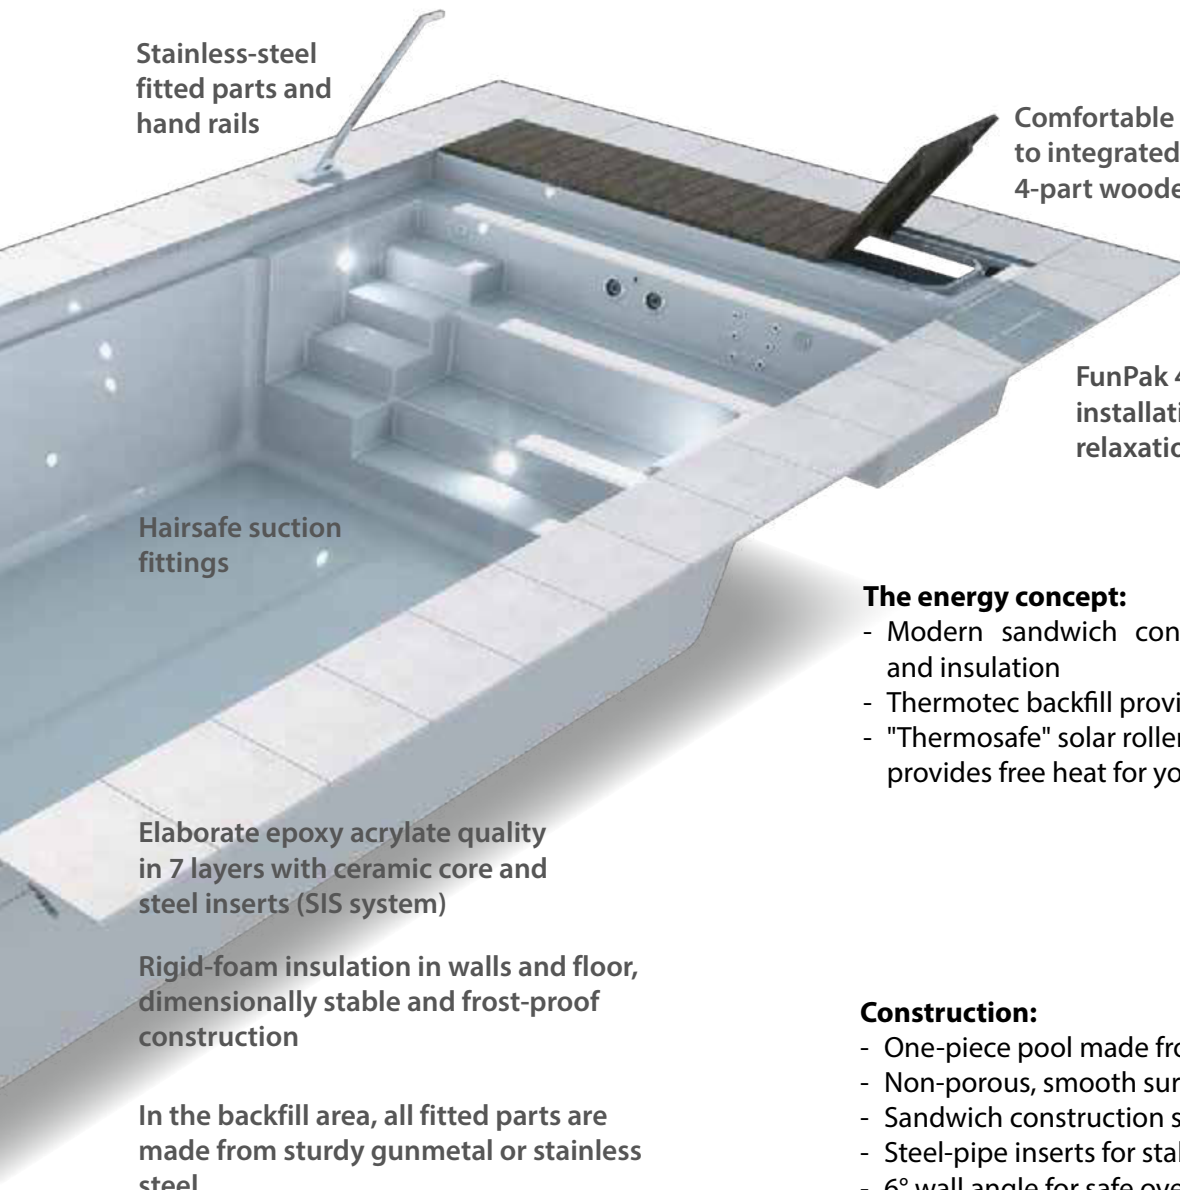

- Designs are linear and timeless
- Surface colours look like natural stone
- Fitted parts made from stainless steel
- Modern coping-stone designs
- Unique hand rails
- Real wood additions
- Confident colours and styles

Additional heat and safety provided by solar cover. For polycarbonate roller shutters: 5-year guarantee

Safety concept:

- Roller shutter safety support edge
- Stabilised roller shutter slats
- Non-slip steps with coloured accents
- Hand rails for safe entry and exit
- Safety suction fittings to DIN standard
- Step construction: Step spacing to DIN standard

Integrated roller shutter safety edge

6° wall angle: Soft radii and corners. Straightforward cleaning of walls and floor using automatic floor cleaner

Easy-care, non-porous, smooth surface made from Duracolor 90 HD

"Integra 2-13" with calm-water sitting/lounging area, high water level, the entire swimming area is retained

... Design - Quality - Functionality

Stainless-steel fitted parts and hand rails

Comfortable access to integrated technology. 4-part wooden deck, hinged