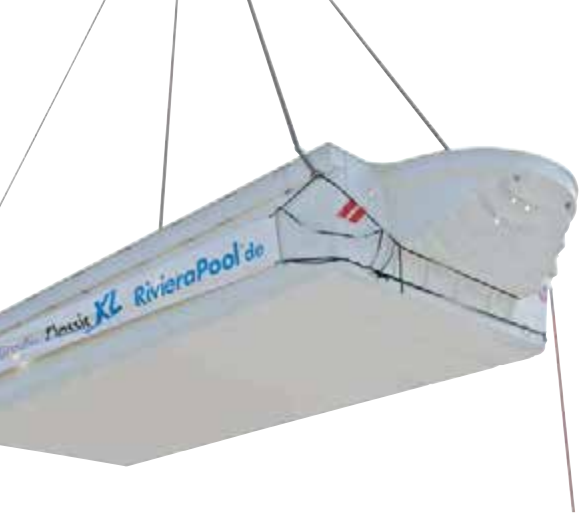

ROM *XL*

The RivieraPool in an XL format of 4.70 m in width, 10 m of swimming length, plus steps - no other prefabricated swimming pool provides so much space. Even in these dimensions, the XL RivieraPool is still produced and transported in one piece. Our special lorries deliver the finished swimming pool directly to your front door. In just a few days, these pools can be the centre-piece of your garden or indoor pool facility. With or without an overflow channel or various step installations, these pools make a great impression and offer plenty of space for long-term swimming pleasure.