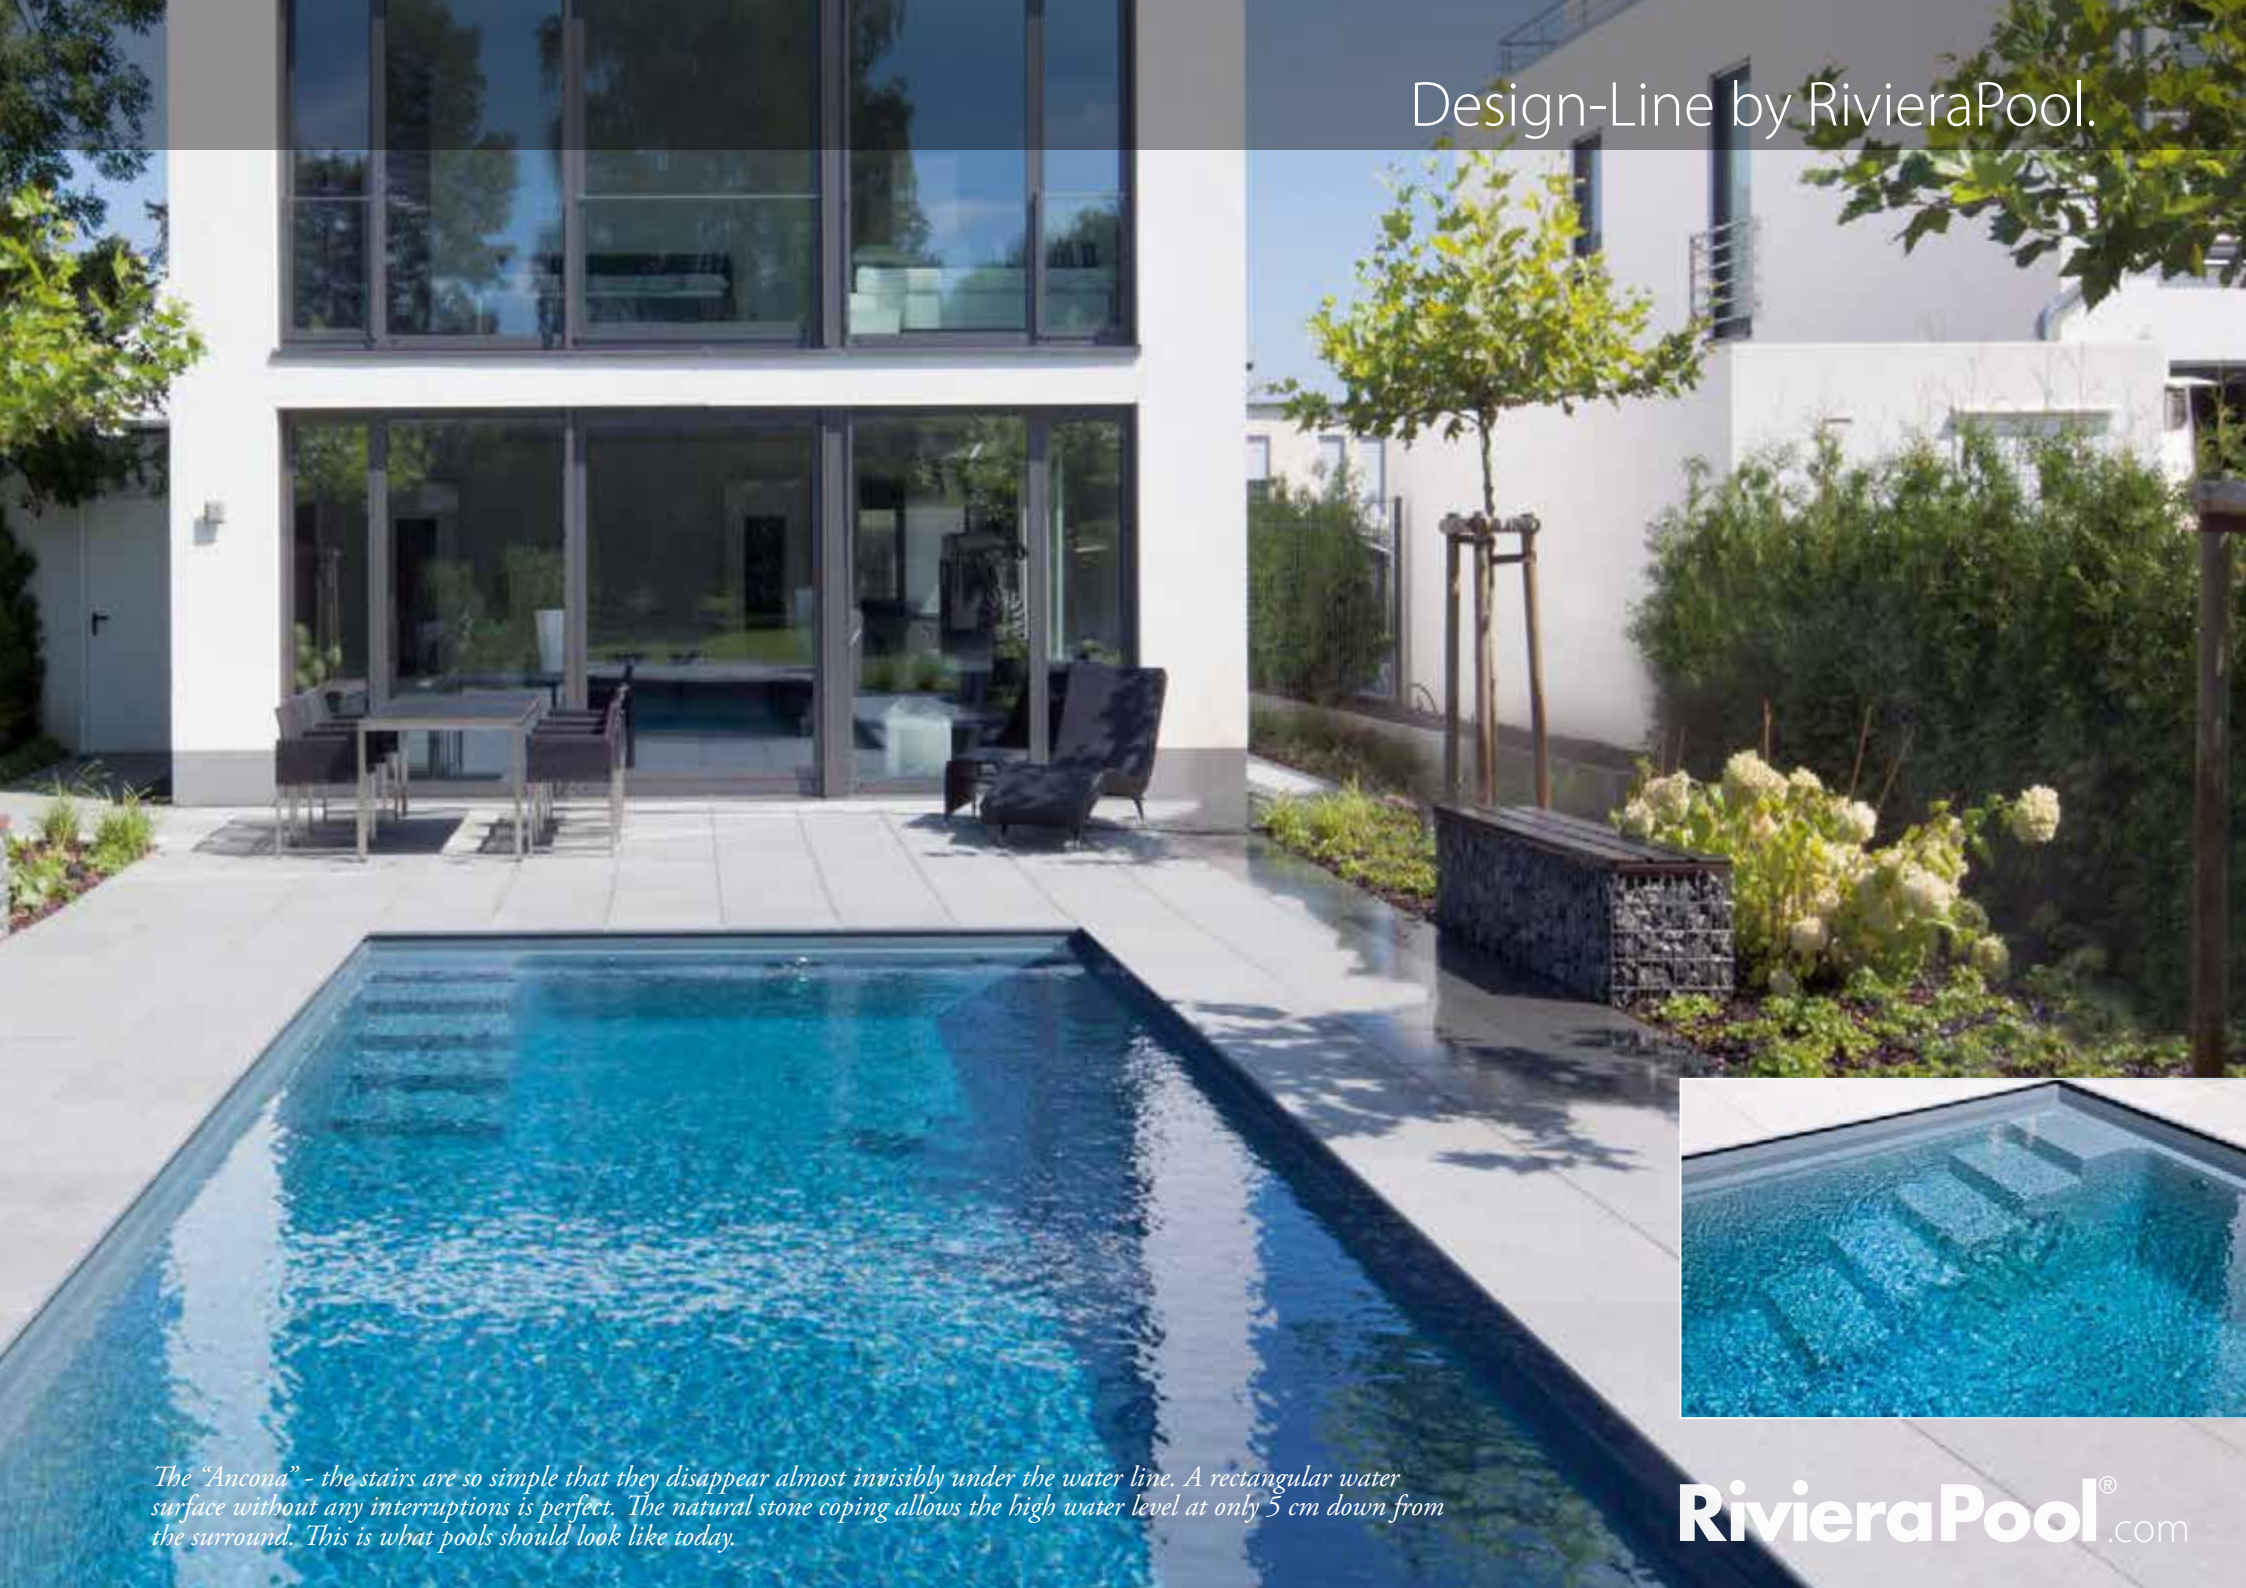

D-Line is a symbiosis of ambience and function. D-Line has an absolutely minimalist appearance. Clean lines, clear

structures and many chic design options for individualists. With absolutely no intrusive technical elements, these pools are always the focal point of the garden, holding the other elements together. Clean lines provide more freedom for all types of individual design: a pool deck made from natural stone, a waterfall with lighting effects. Stepping stones across calm water. Gabion walls and real wood terraces, and much more ... A handful of ideas, stylishly executed – that is what makes the difference.

A classic, rectangular pool with a certain finesse: The infinity edge opens up the view of your surroundings...

ANCONA D-Line

The Ancona 370: Contemporary pool design for your home. Linear and puristic: this pool is wonderfully at home in a modern environment.

Design-Line by RivieraPool.

The "Ancona" - the stairs are so simple that they disappear almost invisibly under the water line. A rectangular water surface without any interruptions is perfect. The natural stone coping allows the high water level at only 5 cm down from the surround. This is what pools should look like today.