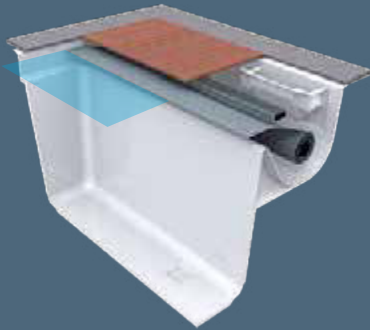

3

Roller shutter shaft

The roller shutter shaft extends the pool by 80 cm.

- No loss of swimming length, a straight pool wall, ideal for turning when swimming
- Cover made from wood or stone at the height of the coping stone, providing easier access to the roller shutter and technology