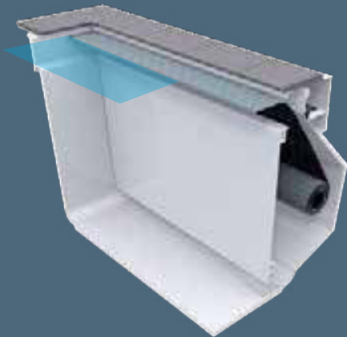

The niche extends the pool by approx. 35 cm, reducing the swimming length by approx. 50 cm.