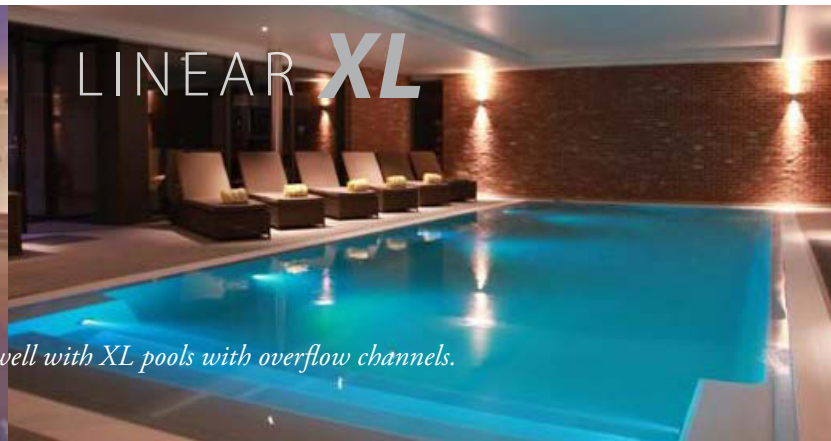

Pools with overflow channel

370 / **XL**

The XL luxury of an overflow channel.

If you want good hotel swimming pools, you know full well that swimming is never more comfortable than in a pool with an overflow channel: this means no wave formation during use. The displaced water slips easily into the overflow channel, to be reavailable after filtration.

In addition, when not being used, a smooth water surface makes the pool a treat for the eyes. This is as tranquil as water can be. Smooth transitions between buildings and the pool are possible by covering the channel with natural stone. The floor is simply immersed in the water. There is nothing more elegant.

*Indoor pool facilities and hotels do particularly well with XL pools with overflow channels.
There is nothing more spacious.*