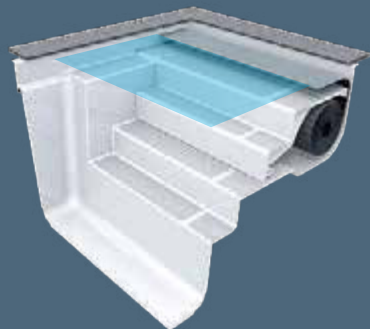

The roller shutter shaft extends the pool by 25 cm.

Thermosafe benefits:

- The cover is installed invisibly below the water surface and needs no further masking.
- The cover is always rinsed with disinfected swimming-pool water; it remains clean, and dirt does not stick.
- Dirt sediments can be vacuum off using the skimmer or the floor cleaner.

For the integrated roller shutter in prefabricated swimming pools, there are **5 variants** available:

1