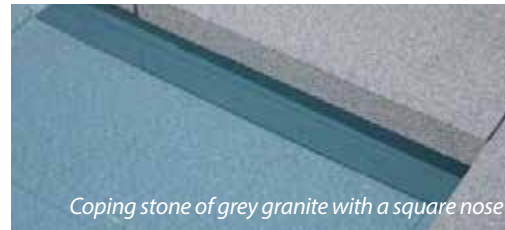

Stylish natural stone

The protruding coping stone conceals the edge of the water. The concealed edge makes the water seem flatter and larger. The steps can also be laid with natural stone. This highlights the linear design and visually draws the coping stone under the water.

The appearance of Granicite is so similar to natural stone that the installation looks as if it were cast as one piece. The material mix is significantly reduced, so the transition from the stone cladding to the pool is always harmonious.