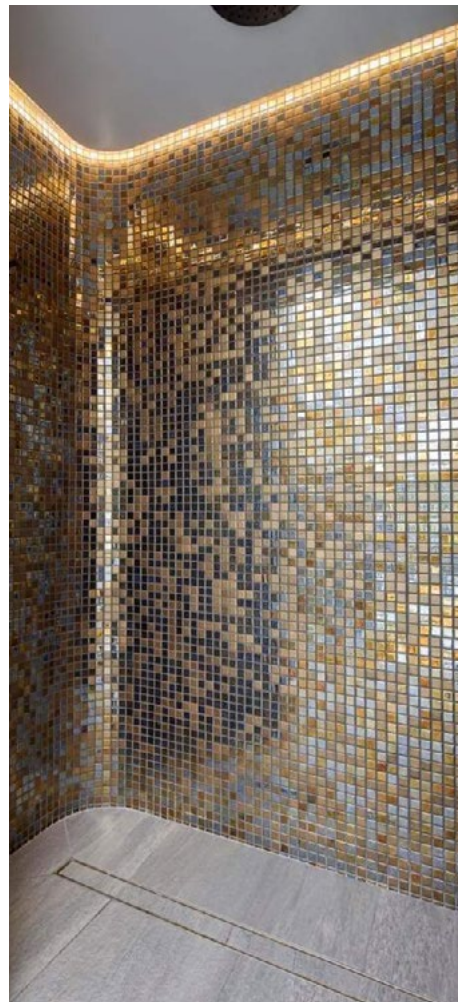

◀ The page opposite shows Alexander in various settings and from varying angles

Cocktails - Alexander

A range of glorious mosaics named after famous cocktails. Like their namesakes, they have been skillfully blended to suit different tastes and moods.

25mm mosaics in a 495mm x 312mm sheet

Other options in this finish: