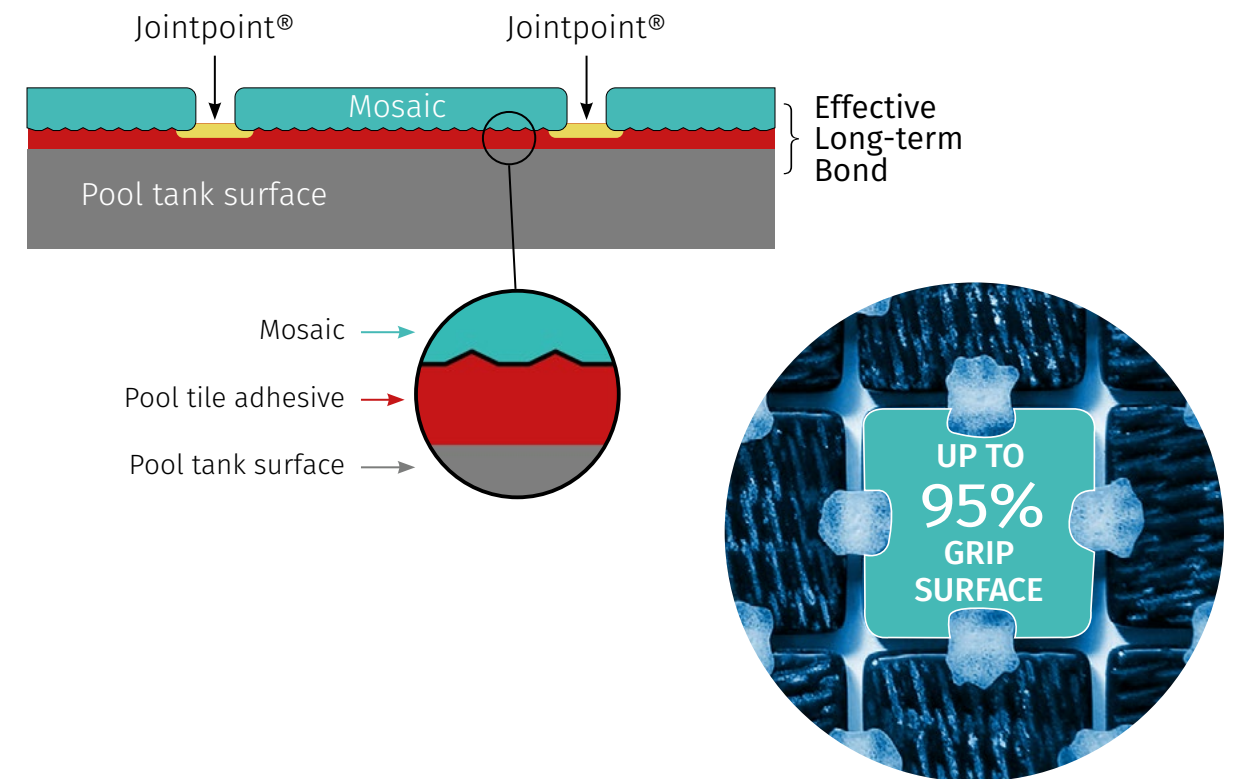

**Perfectly Co-ordinated.** We offer matching internal and external pieces for corners and step edges

**Waterline Ready.** Beautiful and easy to clean, our mosaics are a practical option

**25% Faster to Install.** Easy to handle, manipulate and cut; our mosaic sheets cover fast due to a 495mm x 312mm oversized format.

**Waterline Ready.** Beautiful and easy to clean, our mosaics are a practical option

**Stable in all conditions.** Jointpoint® does not expand or contract like mesh or paper backed systems

different by design

## Ultimate Pool Mosaics

With up to 95% of the mosaic sheet's 'grip surface' available, there's nothing to come between the tiles and the tile adhesive. Better contact and less complexity = greater adhesion. 

## Typical mesh-backed mosaics

Mesh and mesh-adhesives act as a barrier to proper bonding between the mosaics and the pool tank surface. Air pockets trapped around the mesh weaken grip and can allow water ingress. 