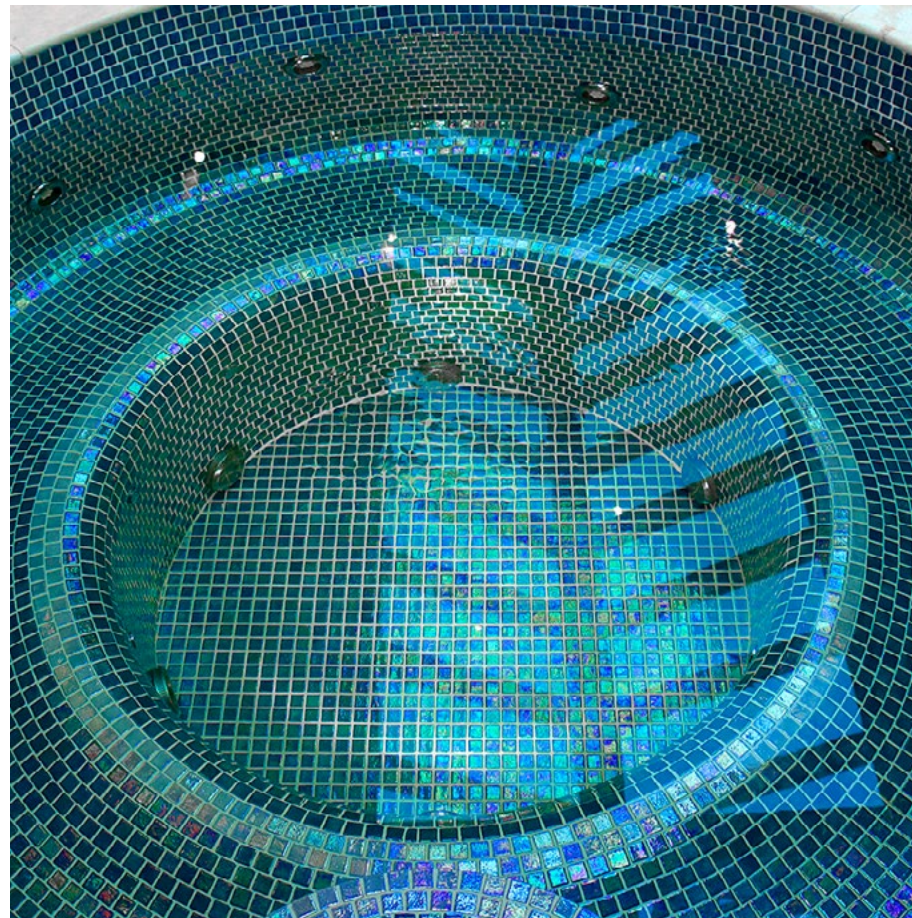

**Jade**  
SM-JADEMOS

**Sky**  
SM-SKYMIXMOS

**Ocean**  
SM-OCENMOS

**Oasis**  
SM-OASMIXMOS

**Zafiro**  
SM-ZAFRMOS

◀ The page opposite shows Jade in various settings and from varying angles

## Iris - Jade

Choose Iris for dazzling iridescence and stunning colours.

Slip Resistant 'Safe Step' options are available in the following colours:  
Azur / Cobre / Cuarzo / Jade / Ocean / Perla / Zafiro