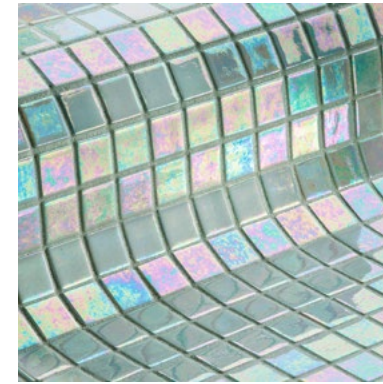

**Green Pearl**  
SM-GNPLMOS

**Jade**  
SM-JADEMOS

**Sky**  
SM-SKYMIXMOS

**Oasis**  
SM-OASMIXMOS

**Zafiro**  
SM-ZAFRMOS

**Ebano**  
SM-EBANMOS

◀ The page opposite shows Perla in various settings and from varying angles

## Iris - Perla

Choose Iris for dazzling iridescence and stunning colours.

Slip Resistant 'Safe Step' options are available in the following colours:  
Azur / Cobre / Cuarzo / Jade / Ocean / Perla / Zafiro