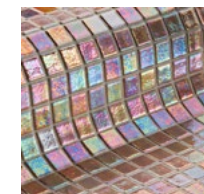

Ambar
SM-AMBAMOS