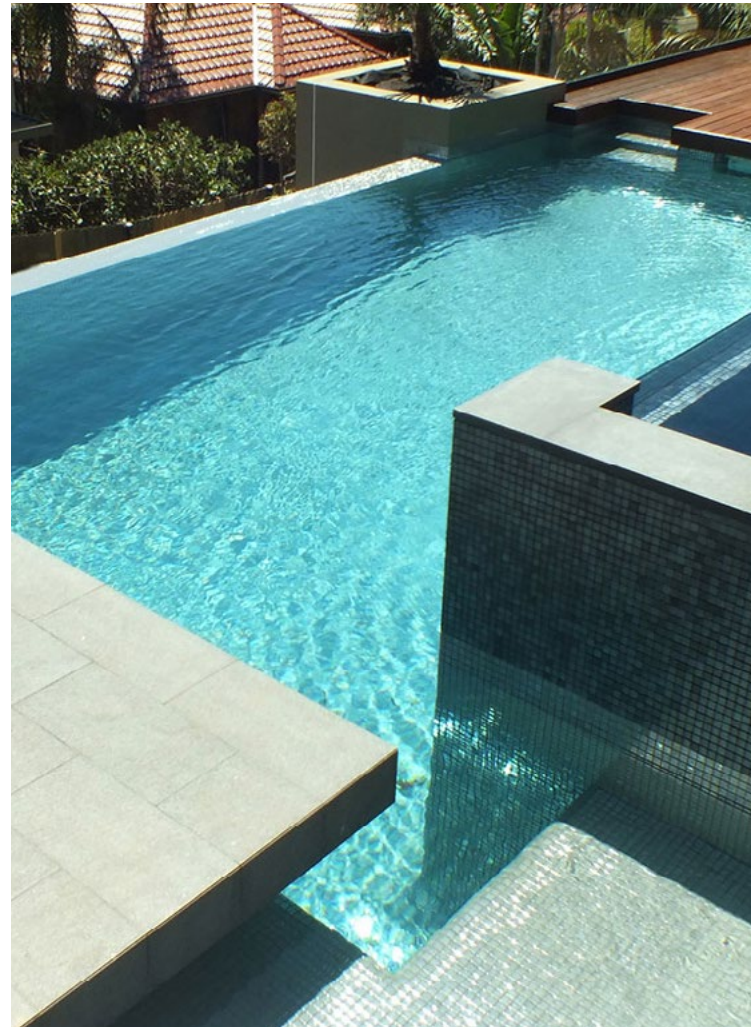

◀ The page opposite shows Inox in various settings and from varying angles