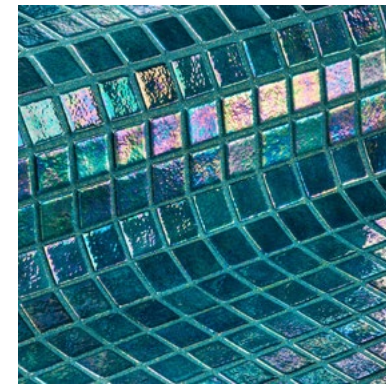

**Jade**  
SM-JADEMOS

**Sky**  
SM-SKYMIXMOS

**Ocean**  
SM-OCENMOS

**Oasis**  
SM-OASMIXMOS

**Zafiro**  
SM-ZAFRMOS

◀ The page opposite shows Jade in various settings and from varying angles

## Iris - Jade

Choose Iris for dazzling iridescence and stunning colours.

Slip Resistant 'Safe Step' options are available in the following colours:  
Azur / Cobre / Cuarzo / Jade / Ocean / Perla / Zafiro