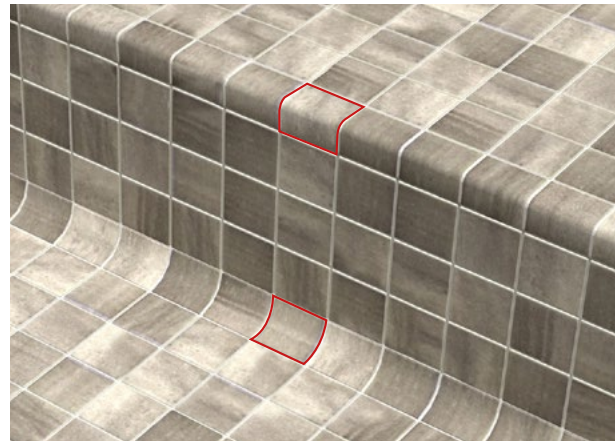

**Fosfo**  
SM-FOFOMOS

Corner + Cove available, see page 46

**Fosfo Beige-Iris**  
SM-FOBIMOS

**Fosfo Blue-Iris**  
SM-FOBLMOS

# Corners & Coves

Featuring the same 'Safestep' slip-resistant finish as their matching mosaics, our range of Corners and Coves delivers a seamless finish for your pool.

Corners provide safe, smooth, foot-friendly edges and Coves create elegant, hygienic, internal corners. You can also use a contrasting tone to mark step edges for safety and for adding a design flourish.

## • Designworks Tiles strongly recommend the use of a premium installation system •

Featuring the same 'Safestep' slip-resistant finish as their matching mosaics, our range of Corners and Coves delivers a seamless finish for your pool.