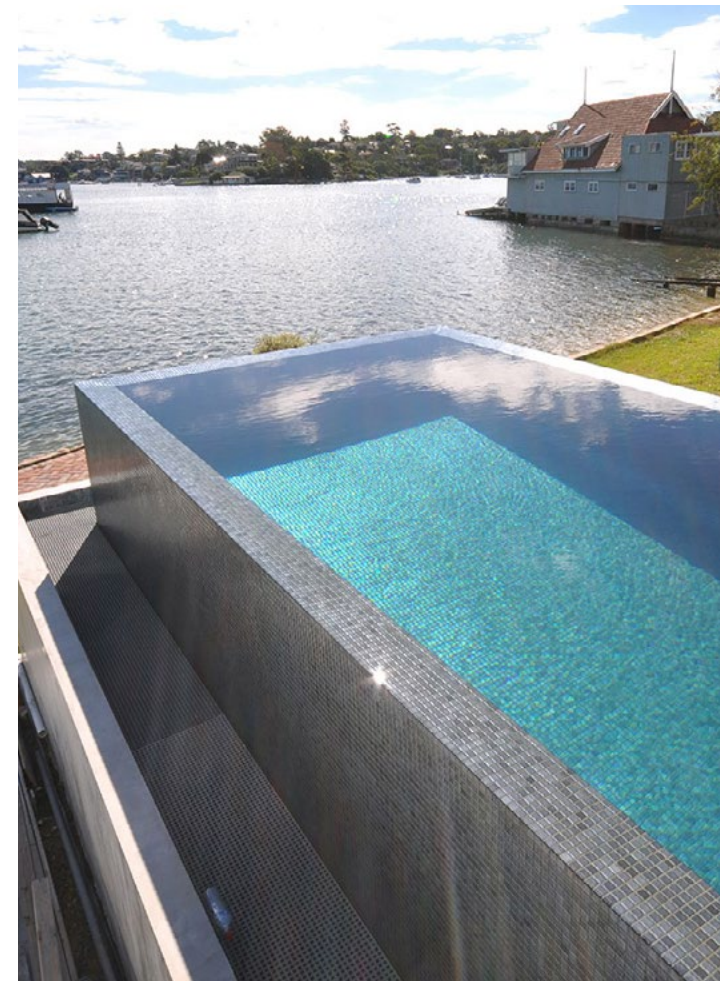

◀ The page opposite shows Capricorn (top) and Sagitarius (bottom)

Space - Capricorn

Rich, nebulous clouds of colour speckled over a dark background - like distant galaxies in the night sky

25mm mosaics in a 495mm x 312mm sheet

Other options in this finish: