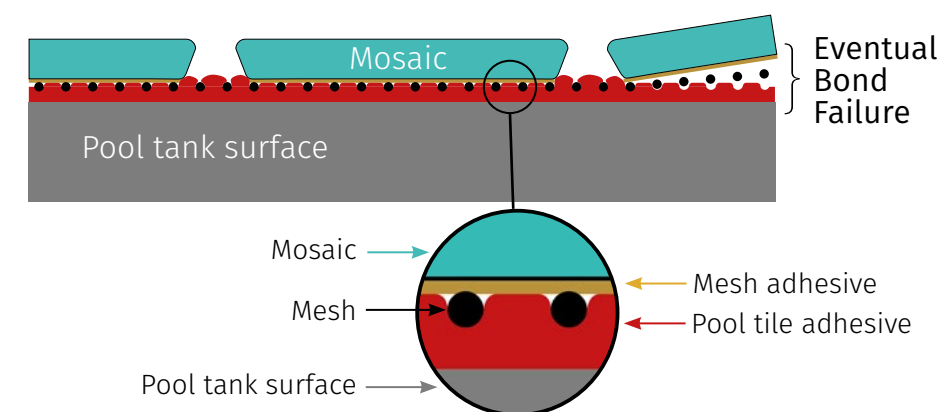

**Perfectly Co-ordinated.** We offer matching internal and external pieces for corners and step edges

**Waterline Ready.** Beautiful and easy to clean, our mosaics are a practical option

**25% Faster to Install.** Easy to handle, manipulate and cut; our mosaic sheets cover fast due to a 495mm x 312mm oversized format.

**Waterline Ready.** Beautiful and easy to clean, our mosaics are a practical option

**Stable in all conditions.** Jointpoint® does not expand or contract like mesh or paper backed systems

different by design

## Ultimate Pool Mosaics

With up to 95% of the mosaic sheet's 'grip surface' available, there's nothing to come between the tiles and the tile adhesive. Better contact and less complexity = greater adhesion. 

## Typical mesh-backed mosaics

Mesh and mesh-adhesives act as a barrier to proper bonding between the mosaics and the pool tank surface. Air pockets trapped around the mesh weaken grip and can allow water ingress. 