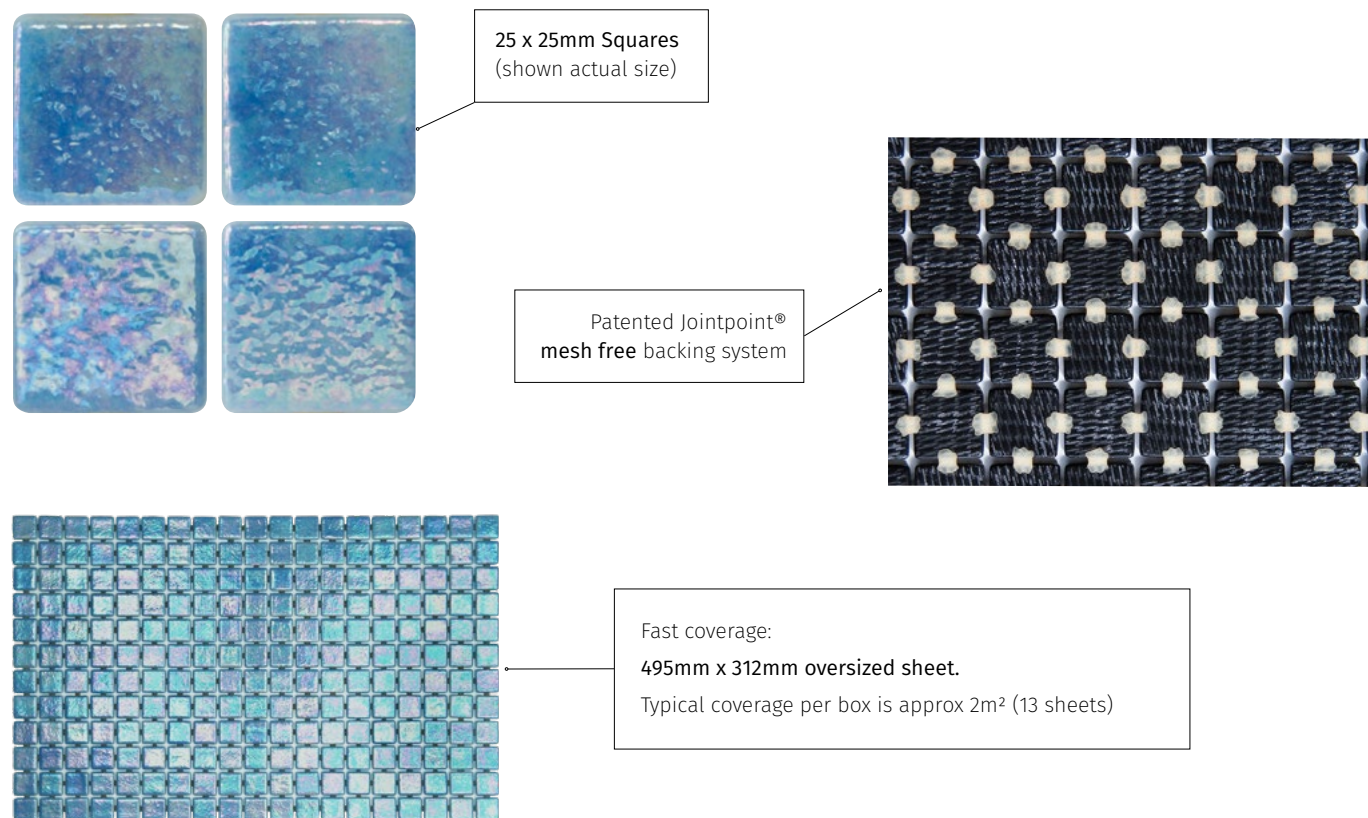

Why choose mosaics from Designworks Tiles?

Jointpoint® mosaics are exclusive to us and provide the following advantages;

No mesh to fail. The patented 'no mesh backing' Jointpoint® system offers up to 95% of the surface area available for adhesive application – resulting in a stronger bond and superior grip

TCNA ANSI A137.2-2012 approved. Thermal Shock Resistance of Glass Tile

European Quality. Designed and manufactured in Europe to the highest standards

Personalised Print. Bespoke digital printing is available for unique creations

100% Recycled Glass. 'ISO 14021 Product Environmental Certified' recycled glass. We just add the colours and the jointing system

Foot Friendly. With a gentle pillowed edge and our non-abrasive Safe Step® slip resistant options available, comfort is key! The soft edges also allow the mosaic sheets to easily follow curves

Perfectly Co-ordinated. We offer matching internal and external pieces for corners and step edges

Waterline Ready. Beautiful and easy to clean, our mosaics are a practical option

25% Faster to Install. Easy to handle, manipulate and cut; our mosaic sheets cover fast due to a 495mm x 312mm oversized format.

Waterline Ready. Beautiful and easy to clean, our mosaics are a practical option

Stable in all conditions. Jointpoint® does not expand or contract like mesh or paper backed systems