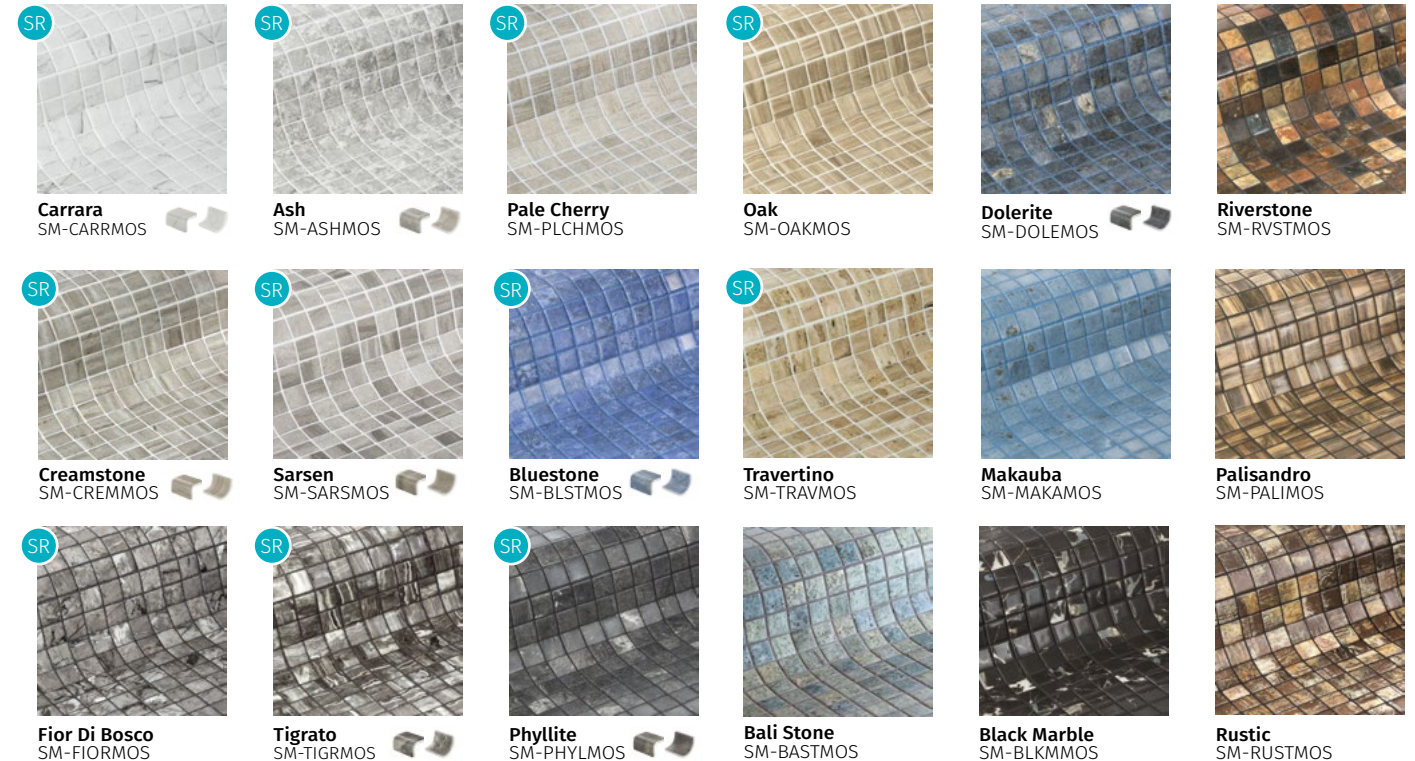

◀ The page opposite shows Sandstone in various settings and from varying angles

Price Point  
B

SR

**Sandstone**  
SM-SNSTMOS

## Zen - Sandstone

Achieve a sense of balance and harmony with Zen mosaics – a range inspired by natural stone, marble and wood.

The Zen range includes 12 slip-resistant SR colours

25mm mosaics in a 495mm x 312mm sheet

**Corners and Coves**  
are available in selected colours.  
See page 50 for details

Other options in this finish:

◀ The page opposite shows Sarsen in various settings and from varying angles

Price Point  
**B**

**Sarsen**  
SM-SARSMOS