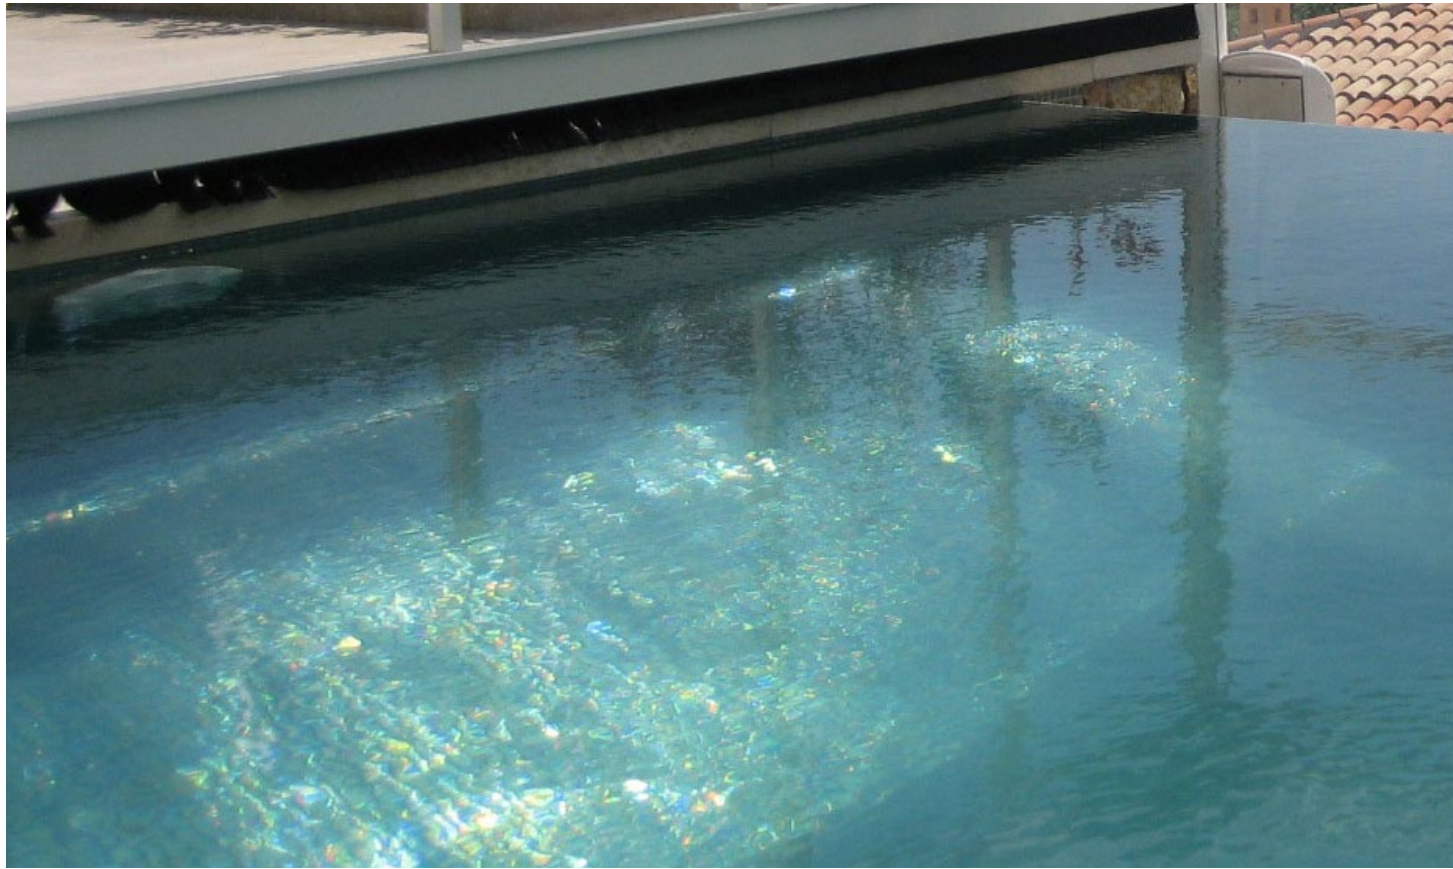

◀ The page opposite shows Inox in various settings and from varying angles